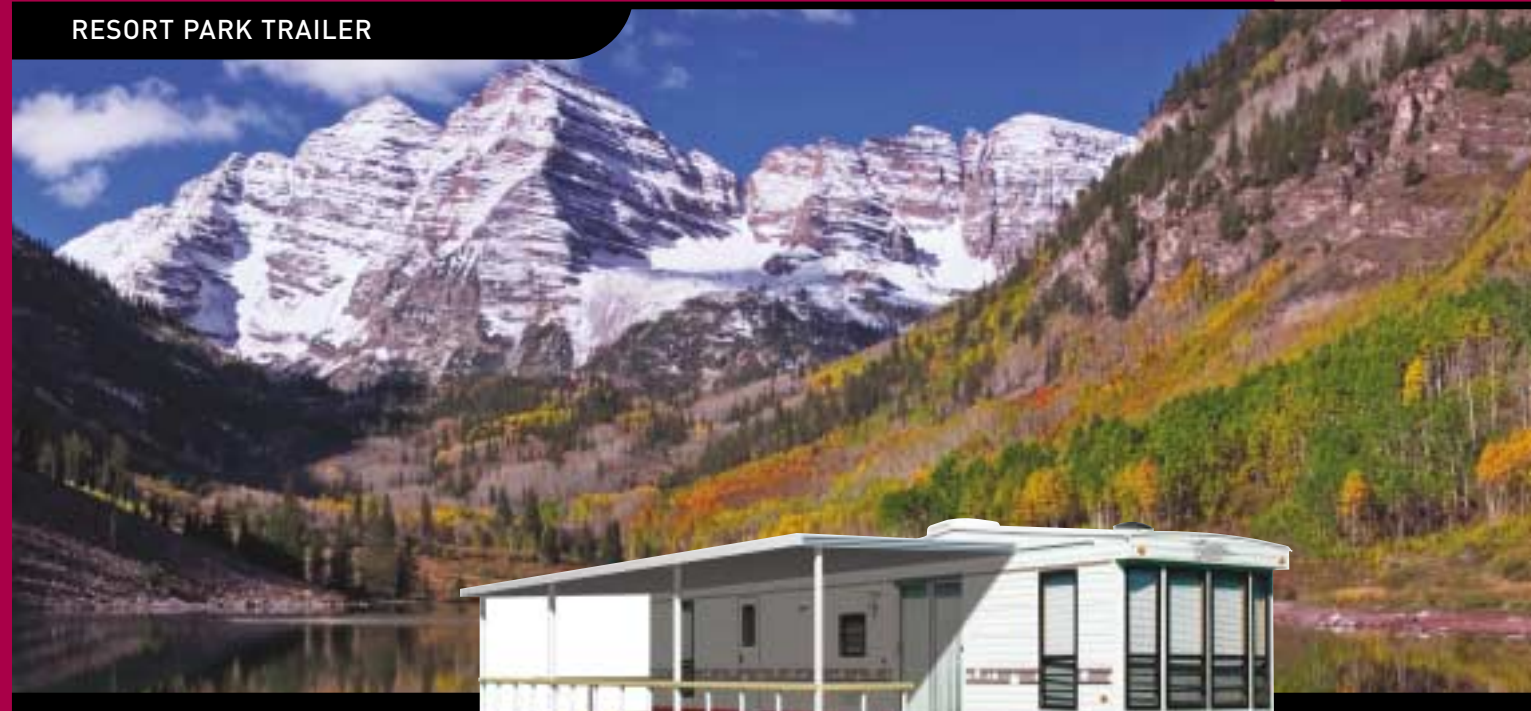

RESORT PARK TRAILER

BUILT IN  CANADA

The **Citation Resort** is built for getaways, new adventures and everyday pleasures. Designed for those with discerning tastes, the Citation Resort Park Trailer boasts spacious and exceptional living areas, exquisite decor, state-of-the-art technology and hand-crafted features throughout. The view inside is just as spectacular as the view outside.